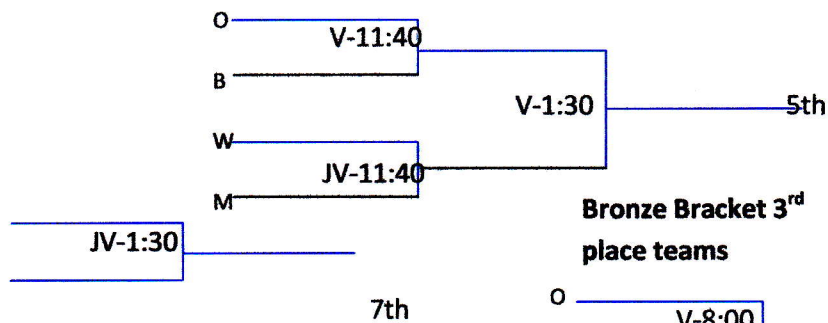

2020 Stephanie LeDoux JV Softball Tournament

For Monday, first game time listed plays on varsity field. **All games must start on time.** No new inning after 90 minutes.

Monday, April 6

8:00 A vs. B	8:00 D vs. E	9:50 B vs. C	9:50 E vs. F
11:40 A vs. C	11:40 F vs. D	1:30 G vs. H	1:30 J vs. K
3:20 G vs. I	3:20 J vs. L	5:10 H vs. I	5:10 K vs. L

Orange Bracket

A Roseville
B Folsom
C Casa Roble

Black Bracket

D Antelope
E Whitney
F Lincoln

White Bracket

G Woodcreek
H Sutter
I Del Campo

Maroon Bracket

J Bella Vista
K Rosemont
L Rio Linda

Tuesday, April 7

Gold Bracket 1st place teams

Silver Bracket 2nd place teams

Bronze Bracket 3rd place teams